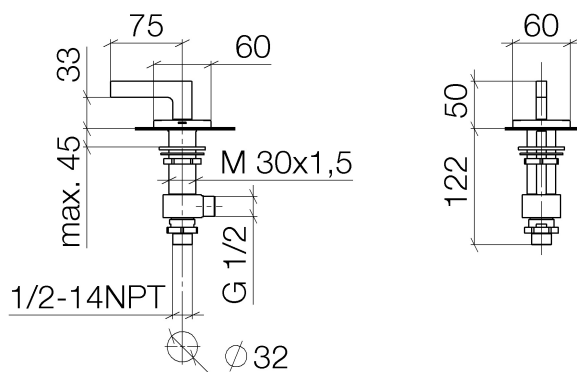

Product specifications

- 1-1/4" hole diameter
- Flange 2-3/8" x 2-3/8"

(ADA)

Surfaces

- chrome 20000715-00
- matt platinum 20000715-06

Exploded assembly drawing

Order quantity

No.	Article number	Name	Installation quantity
1	90207005700ff	handle (hot)	1
2	0417110453390	side panel	1
3	9090031330090	top	1
4	0423100327890	fixing set	1
5	0417110231090	distributor	1
6	09301105990	disc	1
7	09231001290	nut	1