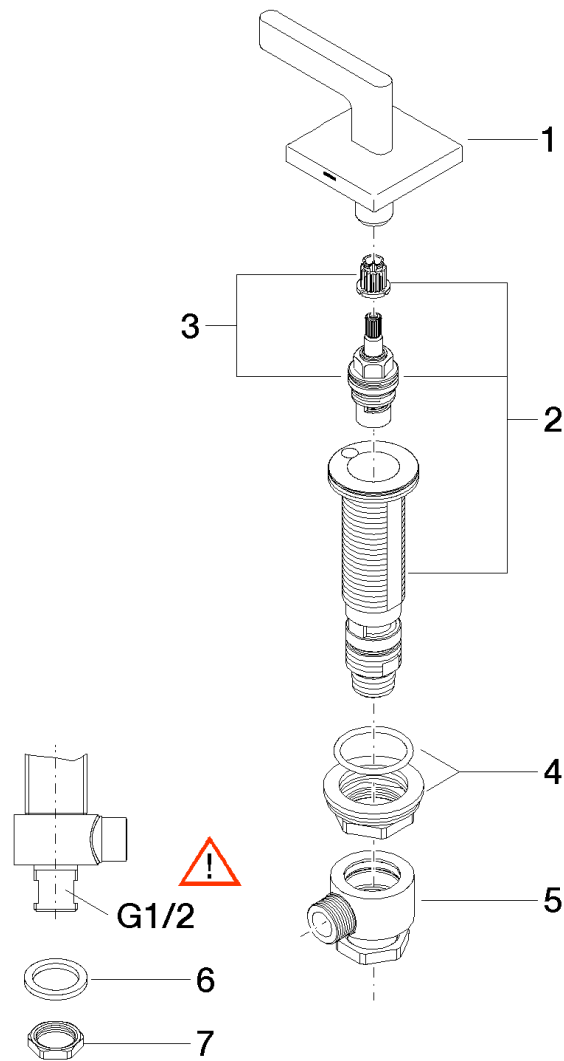

Product specifications

- 1-1/4" hole diameter
- Flange 2-3/8" x 2-3/8"

(ADA)

Surfaces

- chrome 20000715-00
- matt platinum 20000715-06

Exploded assembly drawing

Order quantity

No.	Article number	Name	Installation quantity
1	90207005700ff	handle (hot)	1
2	0417110453390	side panel	1
3	9090031330090	top	1
4	0423100327890	fixing set	1
5	0417110231090	distributor	1
6	09301105990	disc	1
7	09231001290	nut	1