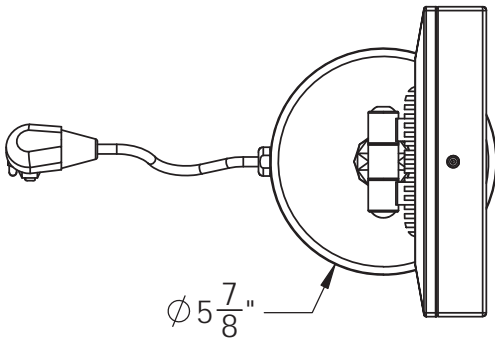

Catalog Number: BSR-227

Baci At Home

Lighted area

BSR-227-CC - Plug-in table mirror

Product Category	Baci Senior Mirrors
Special Features	Solid brass construction Optical quality 5X glass mirrors High power, natural white LED lighting 5-year warranty
Lighting	Halo Light - High Power LED
Lumens	775
Color Temperature	2800 to 4800
Color Rendering Index	Min. 80
Electrical	
Watts	9
Volts	100-240
Hertz (Frequency)	56/60
Amps (Current)	.22
UL Listing	Furnishing - suitable for commercial or residential use in dry or damp locations (US\C)
Dimensions	Mirror body 8" wide x 9" high Unit height 18"
Basic Model	BSR-227-CC-CHR
Body Type	All metal body
Magnification	5X
Finish options	
Standard	Chrome, Satin Nickel, Bronze or Brass
Premium	Polished Nickel, Copper, Antique Brass
Custom	24 KT Gold, Kohler Vibrant Bronze, etc.