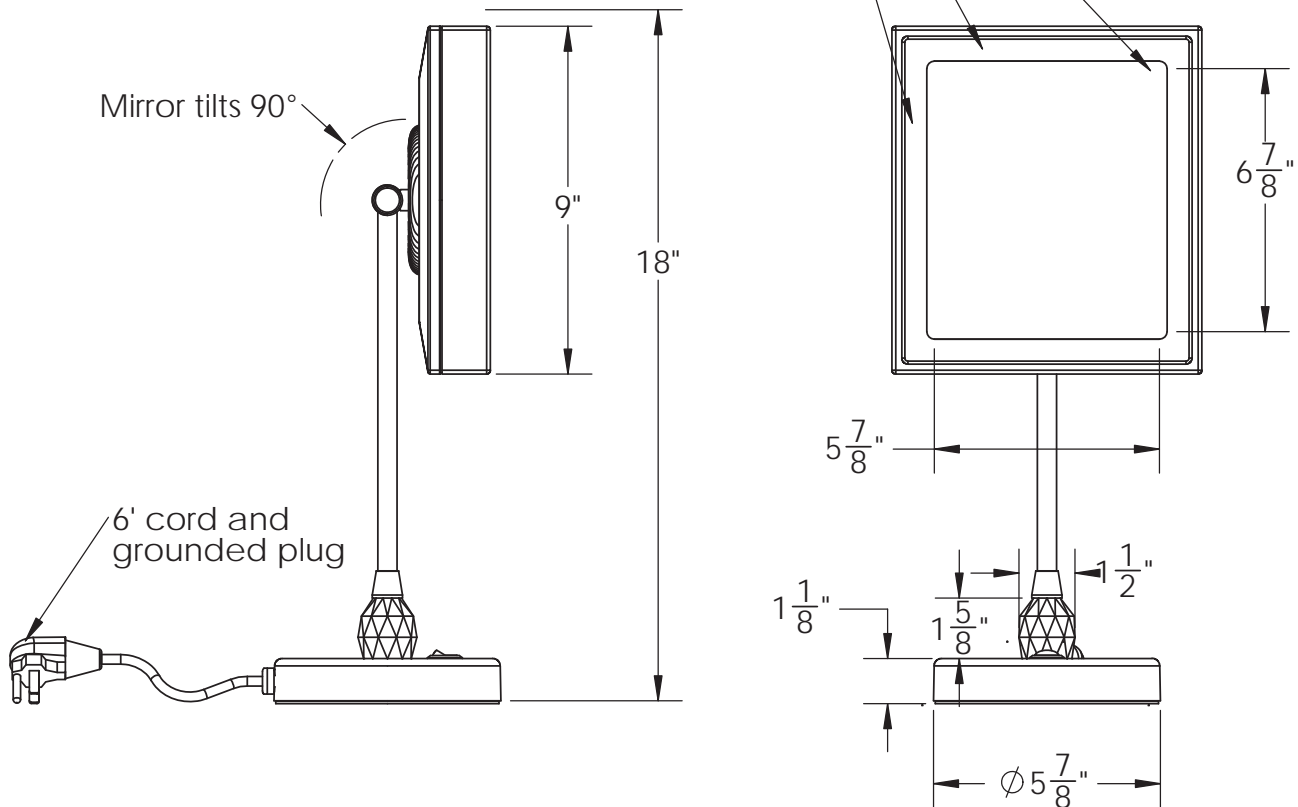

Catalog Number: BSR-227

Baci At Home

Lighted area

BSR-227-CC - Plug-in table mirror

Product Category	Baci Senior Mirrors
Special Features	Solid brass construction Optical quality 5X glass mirrors High power, natural white LED lighting 5-year warranty
Lighting	Halo Light - High Power LED
Lumens	775
Color Temperature	2800 to 4800
Color Rendering Index	Min. 80
Electrical	
Watts	9
Volts	100-240
Hertz (Frequency)	56/60
Amps (Current)	.22
UL Listing	Furnishing - suitable for commercial or residential use in dry or damp locations (US\C)
Dimensions	Mirror body 8" wide x 9" high Unit height 18"
Basic Model	BSR-227-CC-CHR
Body Type	All metal body
Magnification	5X
Finish options	
Standard	Chrome, Satin Nickel, Bronze or Brass
Premium	Polished Nickel, Copper, Antique Brass
Custom	24 KT Gold, Kohler Vibrant Bronze, etc.