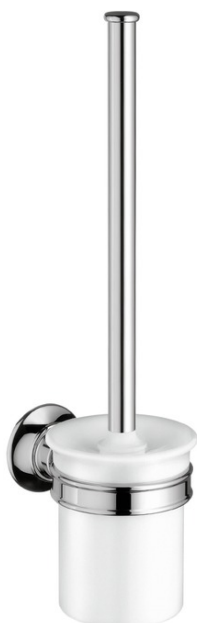

AXOR Montreux
Toilet Brush with Holder, Wall-Mounted
Finishes : **chrome** Part no. : **42035000**

Description

Features

- Metal, Porcelain
- Wall-mounted

Product image

Scale drawing