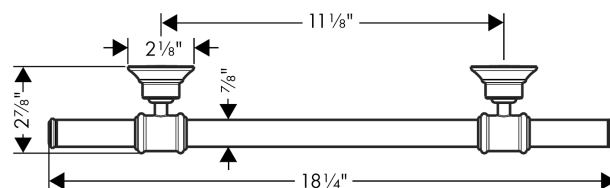

AXOR Montreux Towel Bar 12"

Finishes : **brushed nickel** Part no. : **42030820**

Description

Features

- Metal
- Wall-mounted

Product image

Scale drawing

**AXOR Montreux
Towel Bar 12"**

Finishes : **brushed nickel** Part no. : **42030820**

Exploded drawing

Year of production: >05/06

**AXOR Montreux
Towel Bar 12"**

Finishes : **brushed nickel** Part no. : **42030820**

Spare parts list

Year of production: >05/06

Pos.	Description	Part no.	PC	PU
1	mounting set	40915000	0	1
2	support element	96341000	0	1