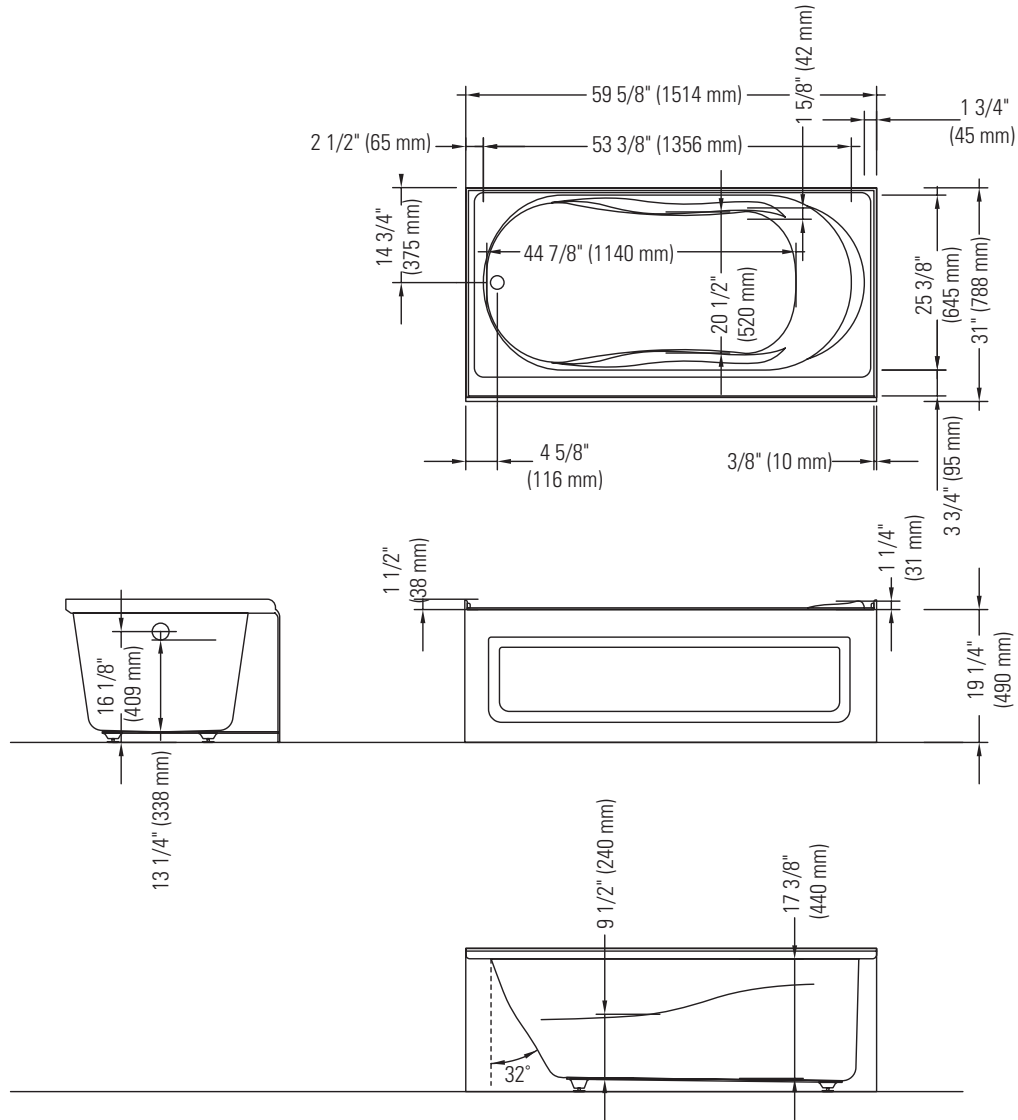

PETUNIA 260 R3

RIGHT DRAIN WITH TILING FLANGE AND SKIRT

Bathtub

*A bathtub fitted with back jets can cause the pump to protrude by approximately 3" from the overall dimension.
**All dimensions are approximate and subject to change without notice.
Please refer to the installation guide before beginning the installation.

PETUNIA 260 L3

LEFT DRAIN WITH TILING FLANGE AND SKIRT

Bathtub

*A bathtub fitted with back jets can cause the pump to protrude by approximately 3" from the overall dimension.

**All dimensions are approximate and subject to change without notice.