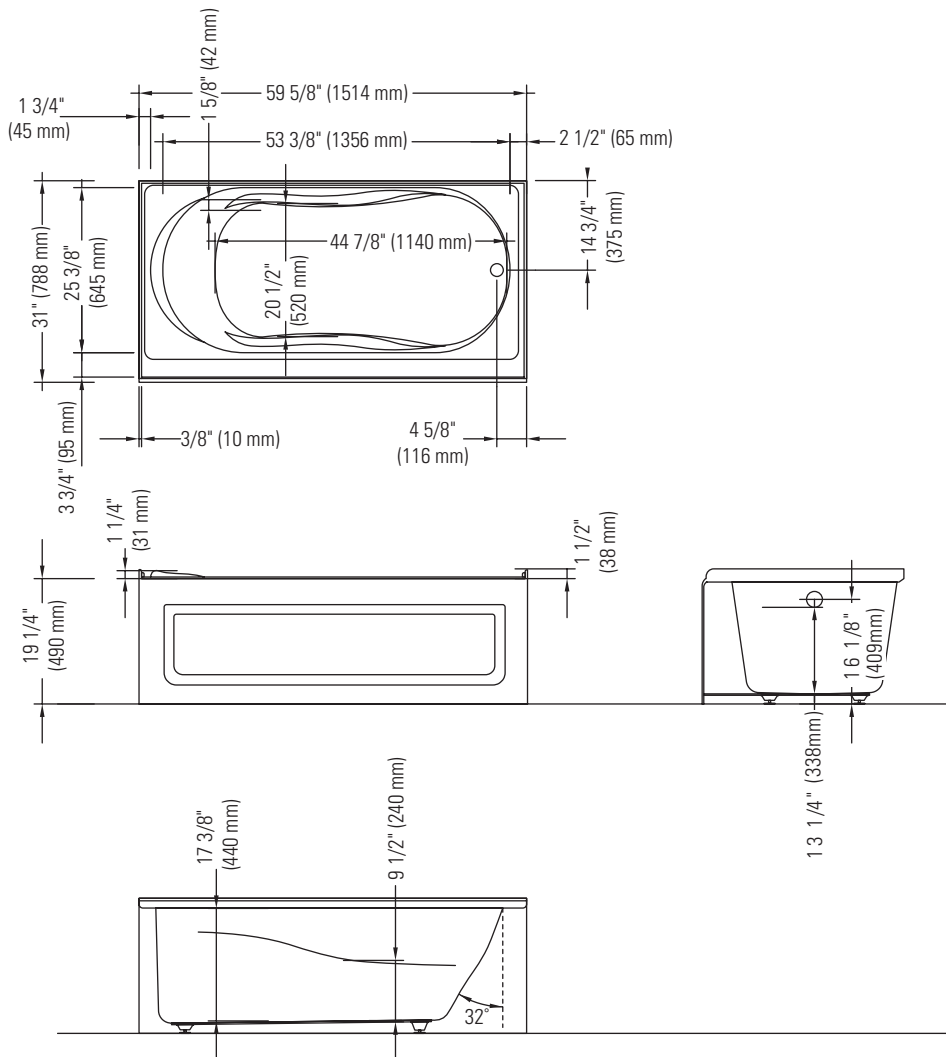

PETUNIA 260 R3

RIGHT DRAIN WITH TILING FLANGE AND SKIRT

Bathtub

*A bathtub fitted with back jets can cause the pump to protrude by approximately 3" from the overall dimension.
**All dimensions are approximate and subject to change without notice.
Please refer to the installation guide before beginning the installation.

PETUNIA 260 L3

LEFT DRAIN WITH TILING FLANGE AND SKIRT

Bathtub

*A bathtub fitted with back jets can cause the pump to protrude by approximately 3" from the overall dimension.

**All dimensions are approximate and subject to change without notice.